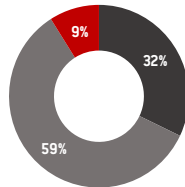

Age breakdown

Under 19 years
20-49 years
50+ years