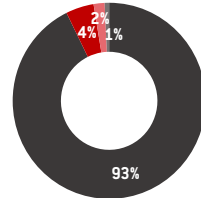

1.7%
Students identifying as Aboriginal
and/or Torres Strait Islands descent

Age breakdown

Under 19 years
20-49 years
50+ years

Training type

Other enrolments
Apprenticeship
Pre-Apprenticeship
Traineeship