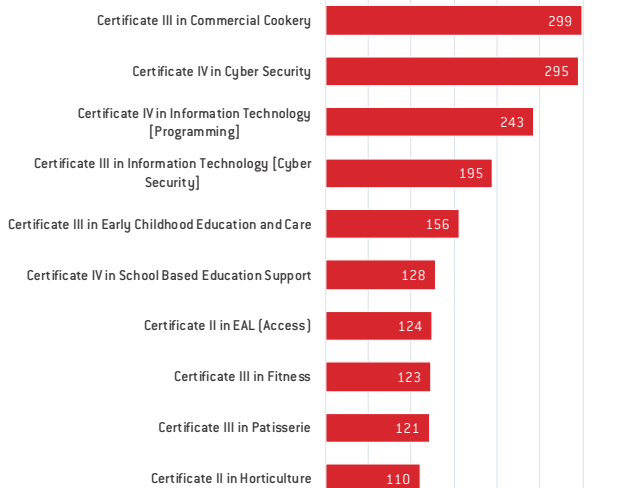

What are they doing

Specialisation and facilities

Campus specialisation: In the heart of Joondalup Learning Precinct – Co located with ECU, WA Police Academy and the City of Joondalup.

Specialist facilities:

The Pavilion
training
restaurant

Gym

Cyber security
operations and
training centre

Animation
lab

Horticulture
training facility

Jobs and Skills
Centre