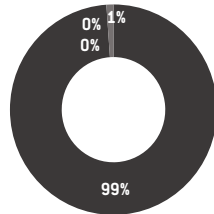

PERTH AT A GLANCE

2023

Our students

12,103
Students

66.3%
Female

32.8%
Male

<1%
Unspecified

11.9%
Students with
a disability

1.7%
Students identifying as Aboriginal
and/or Torres Strait Islands descent

Age breakdown

Under 19 years
20-49 years
50+ years

Training type

Other enrolments
Apprenticeship
Pre-Apprenticeship
Traineeship