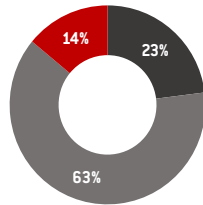

Age breakdown

Under 19 years
20-49 years
50+ years