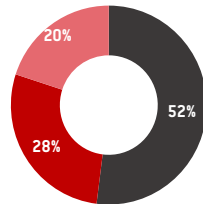

2.9%
Students identifying as Aboriginal and/or Torres Strait Islands descent

Age breakdown

Under 19 years
20-49 years
50+ years

Training type

Other enrolments
Apprenticeship
Pre-Apprenticeship
Traineeship