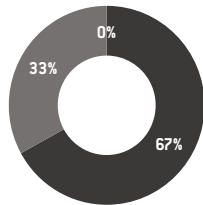

Age breakdown

Under 19 years
20-49 years
50+ years